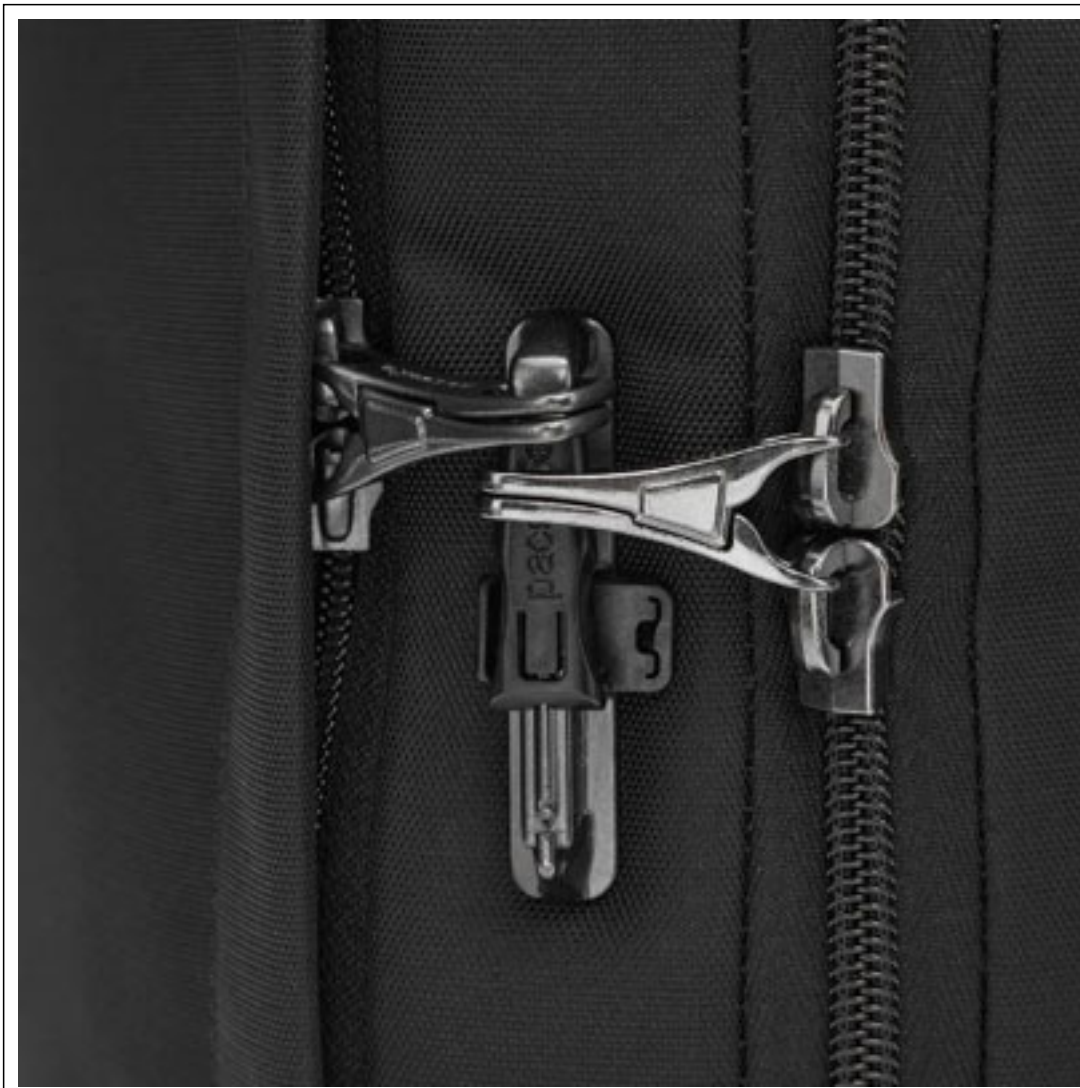

Â

[PacSafe™ æ ð æ ð æ ° á Ÿ — æ ð ä 1 é f 1/2 æ CE f á ® š é Š · á ’ ® á ° —](#)
[PacSafe é i™ æ ð è j CE è 2”](#)

Key Accessories

[Enquiries or order æ Ÿ æ © ç á • Š è ð è 3/4 :](#)

[1> hotline : (852) 2720-4317](#)

[2> è ð è 2” é » è © ± : 9587-8843](#)

[3> email: winnie@keys.com.hk](#)

[4> Â facebook: [keysaccessories](#)](#)

[Shop address:](#)

[Shop 87-88, 1/F, Metro Sham Shui, 226-242 Cheung Sha Wan Road, Shamshuipo, Kowloon. (Shamshuipo MTR station , Exit D1)](#)

[Website: [www.keys.com.hk](#)](#)

[Vendor Information](#)

Customer Reviews: There are yet no reviews for this product.
Please log in to write a review.