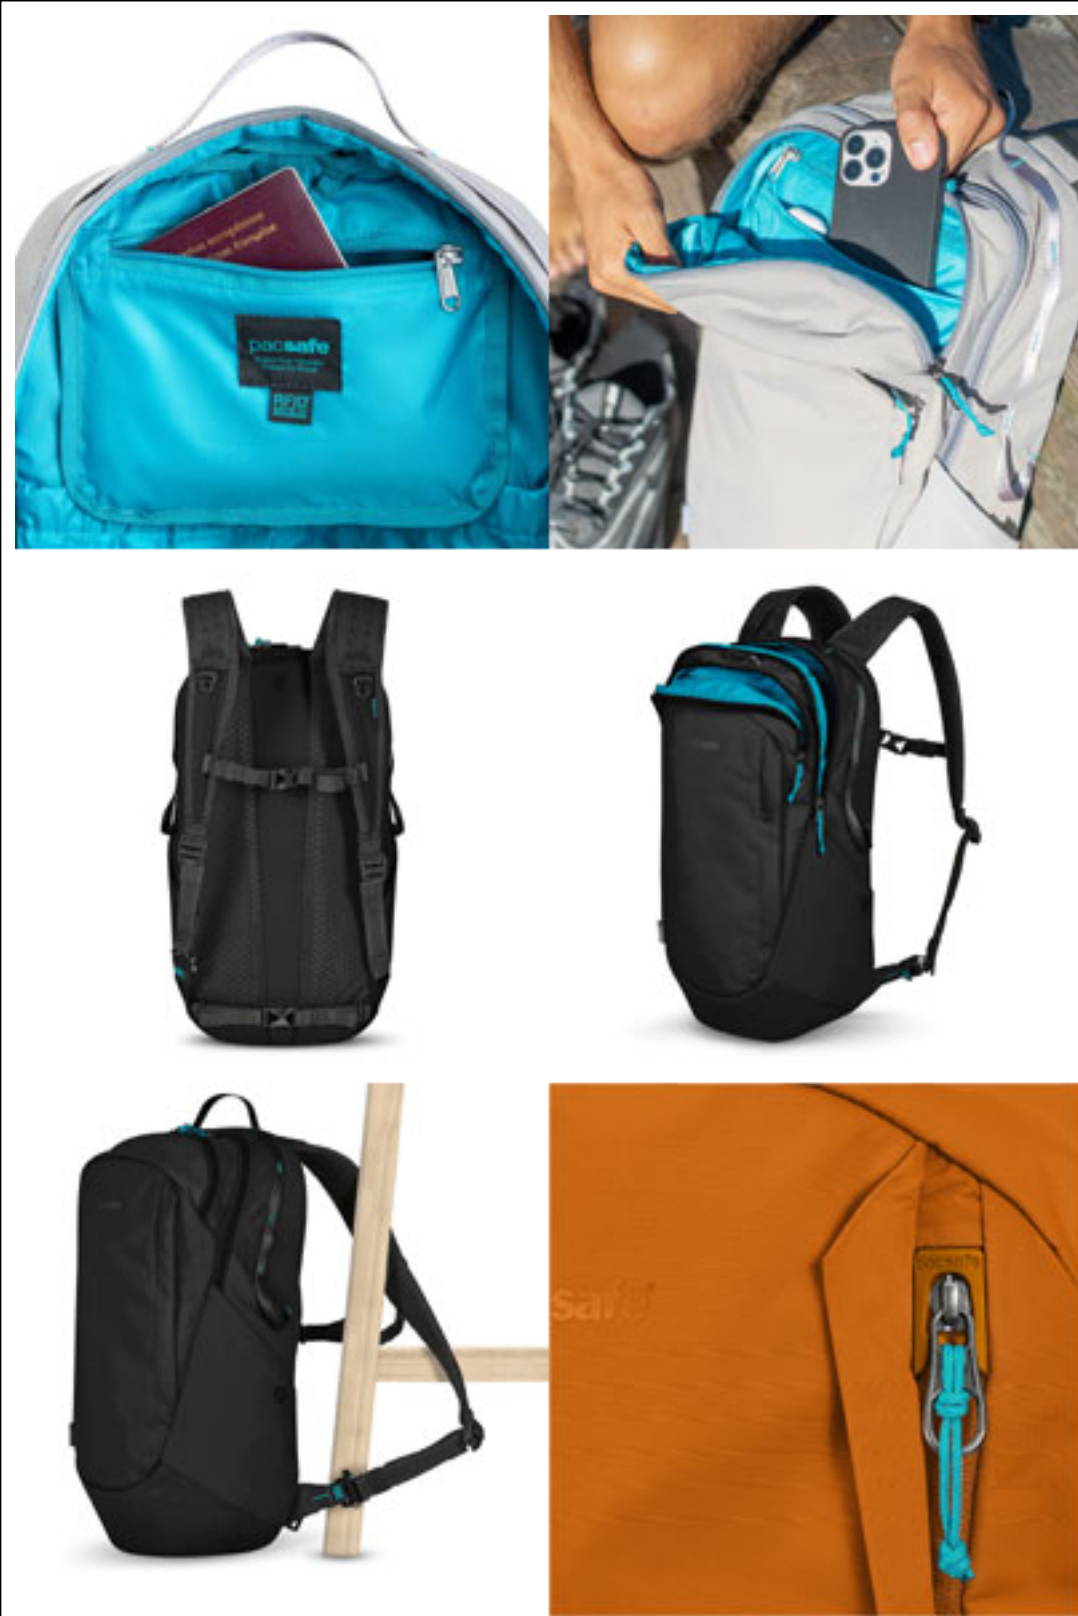

*Weight : 0.85 kgs

*Backpack Strap Length (max-min) : 92-66 cm

*Hip Belt Circumference (max-min) : 138.5-42 cm

*Sustainable Materials: ECONYLÂ® nylon, Recycled Polyester

*Main Materials: 320D ECONYLÂ® regenerated nylon Taslon, Water resistant 1000mm, PFC free

*Lining Materials: 75D recycled polyester ripstop, Water resistant 1000mm, PFC free